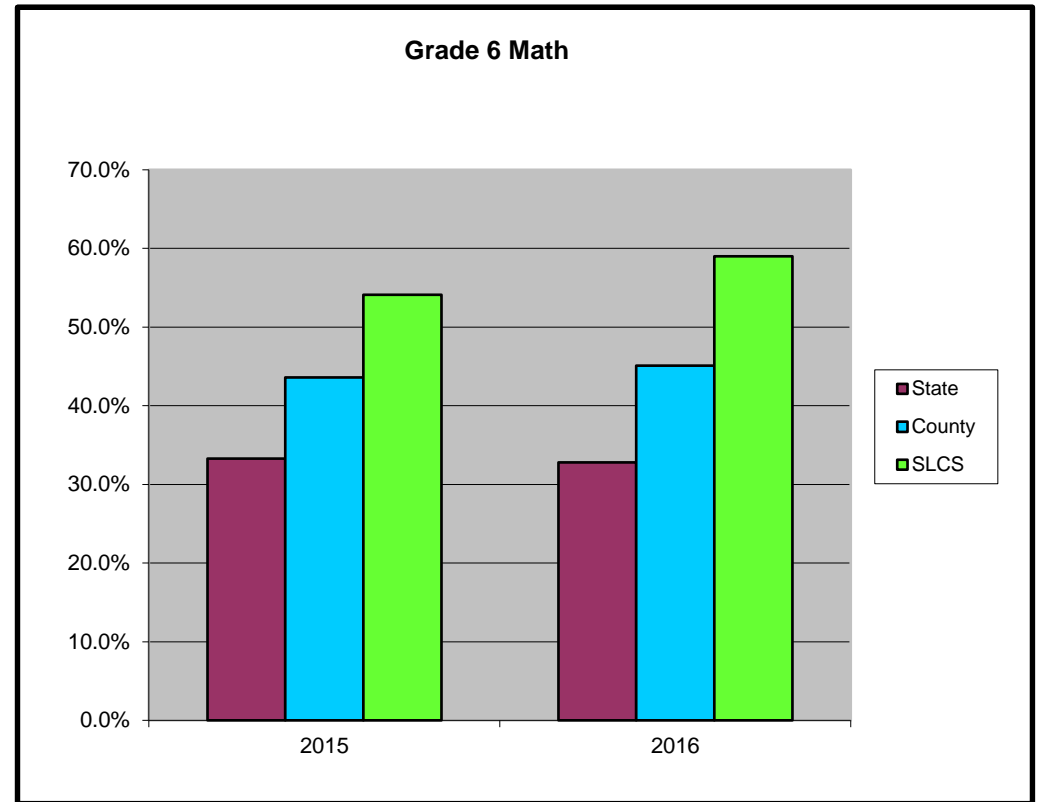

State of Michigan M-STEP Tests
Percentage of Students Proficient and Above
Math

5th Grade			
School Year Ended	SLCS	Oakland County	State of Michigan
2015	58.1%	45.8%	33.4%
2016	47.7%	45.3%	33.8%

6th Grade			
School Year Ended	SLCS	Oakland County	State of Michigan
2015	54.1%	43.6%	33.3%
2016	59.0%	45.1%	32.8%