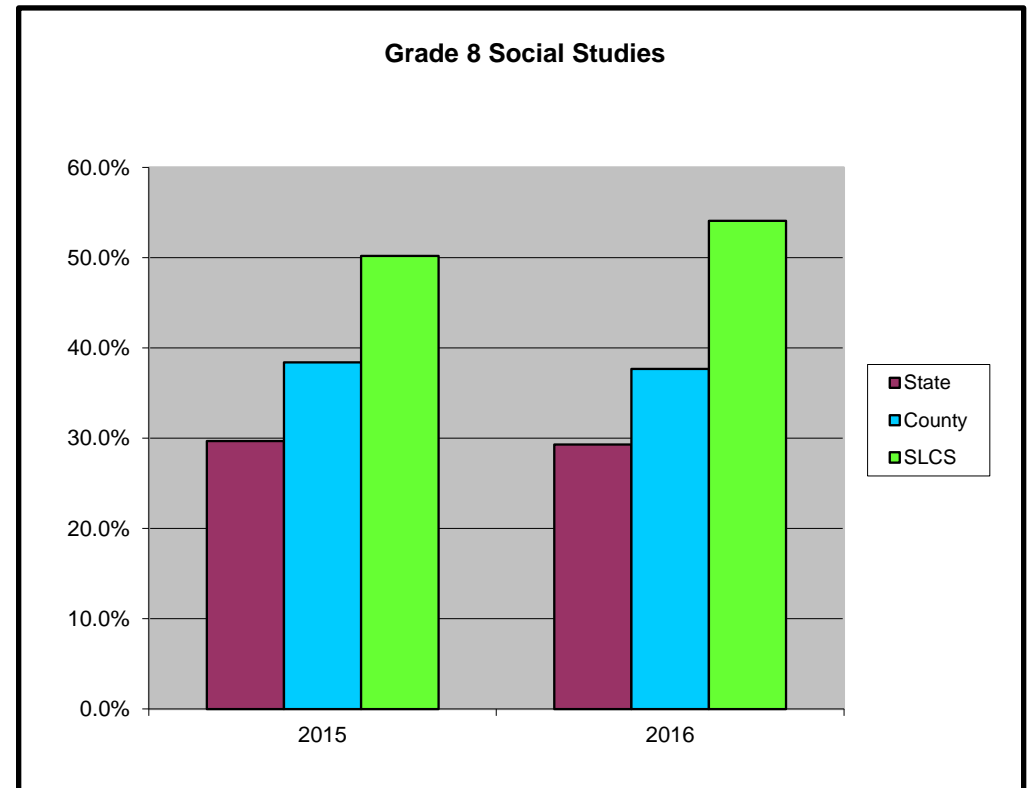

State of Michigan M-STEP Tests
Percentage of Students Proficient and Above
Social Studies

5th Grade			
School Year Ended	SLCS	Oakland County	State of Michigan
2015	46.2%	29.4%	22.2%
2016	37.9%	25.2%	18.9%

8th Grade			
School Year Ended	SLCS	Oakland County	State of Michigan
2015	50.2%	38.4%	29.7%
2016	54.1%	37.7%	29.3%