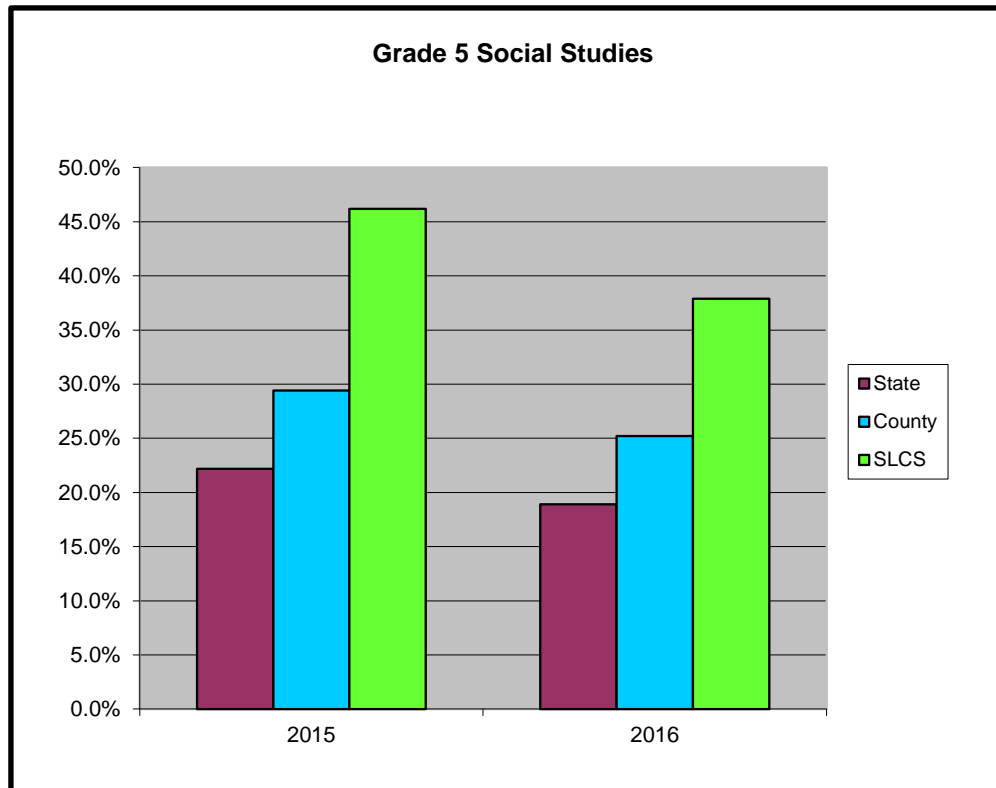

State of Michigan M-STEP Tests
Percentage of Students Proficient and Above
Social Studies

5th Grade			
School Year Ended	SLCS	Oakland County	State of Michigan
2015	46.2%	29.4%	22.2%
2016	37.9%	25.2%	18.9%

8th Grade			
School Year Ended	SLCS	Oakland County	State of Michigan
2015	50.2%	38.4%	29.7%
2016	54.1%	37.7%	29.3%