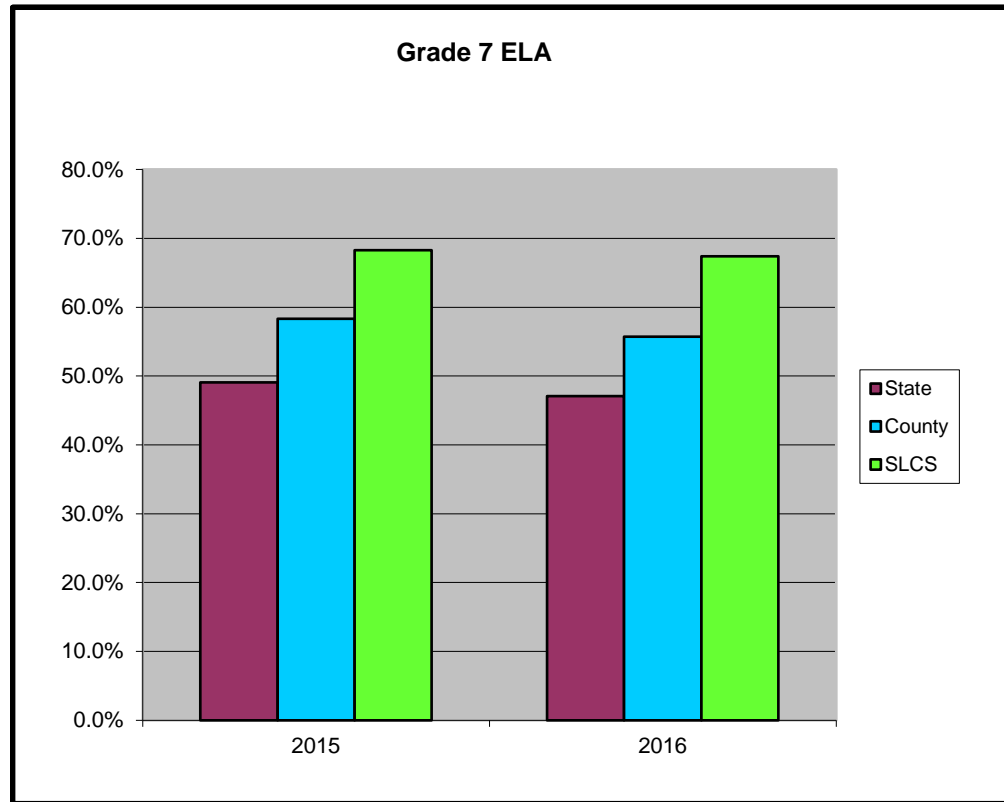

State of Michigan M-STEP Tests
Percentage of Students Proficient and Above
English Language Arts

7th Grade			
School Year Ended	SLCS	Oakland County	State of Michigan
2015	68.3%	58.3%	49.1%
2016	67.4%	55.7%	47.1%

8th Grade			
School Year Ended	SLCS	Oakland County	State of Michigan
2015	61.7%	56.6%	47.6%
2016	66.7%	57.5%	48.8%