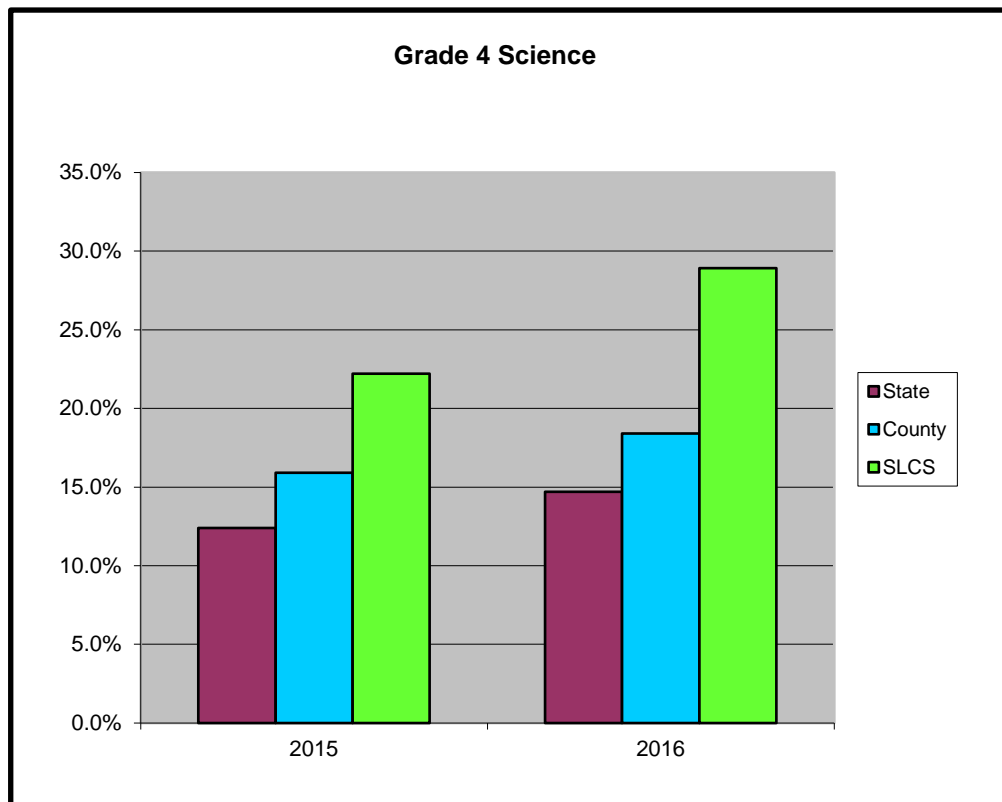

State of Michigan M-STEP Tests
Percentage of Students Proficient and Above
Science

4th Grade			
School Year Ended	SLCS	Oakland County	State of Michigan
2015	22.2%	15.9%	12.4%
2016	28.9%	18.4%	14.7%

7th Grade			
School Year Ended	SLCS	Oakland County	State of Michigan
2015	52.1%	30.7%	22.7%
2016	45.5%	31.0%	23.8%