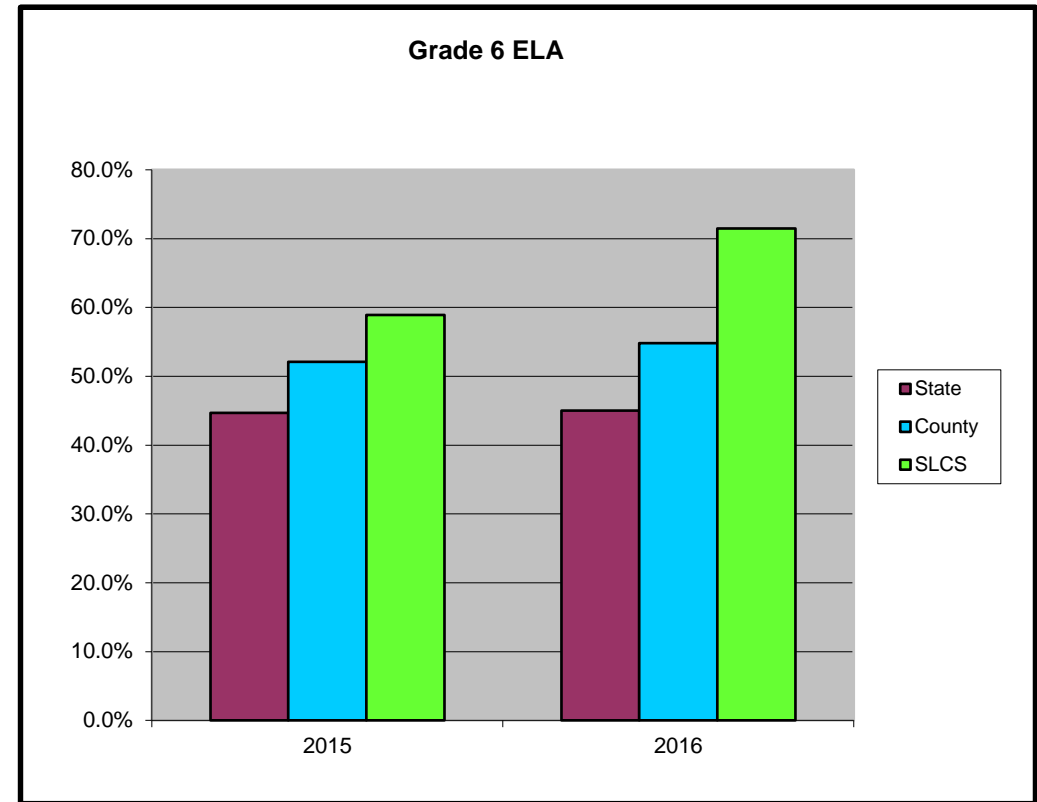

State of Michigan M-STEP Tests
Percentage of Students Proficient and Above
English Language Arts

5th Grade			
School Year Ended	SLCS	Oakland County	State of Michigan
2015	73.2%	58.8%	48.7%
2016	73.4%	58.9%	50.6%

6th Grade			
School Year Ended	SLCS	Oakland County	State of Michigan
2015	58.9%	52.1%	44.7%
2016	71.5%	54.8%	45.0%