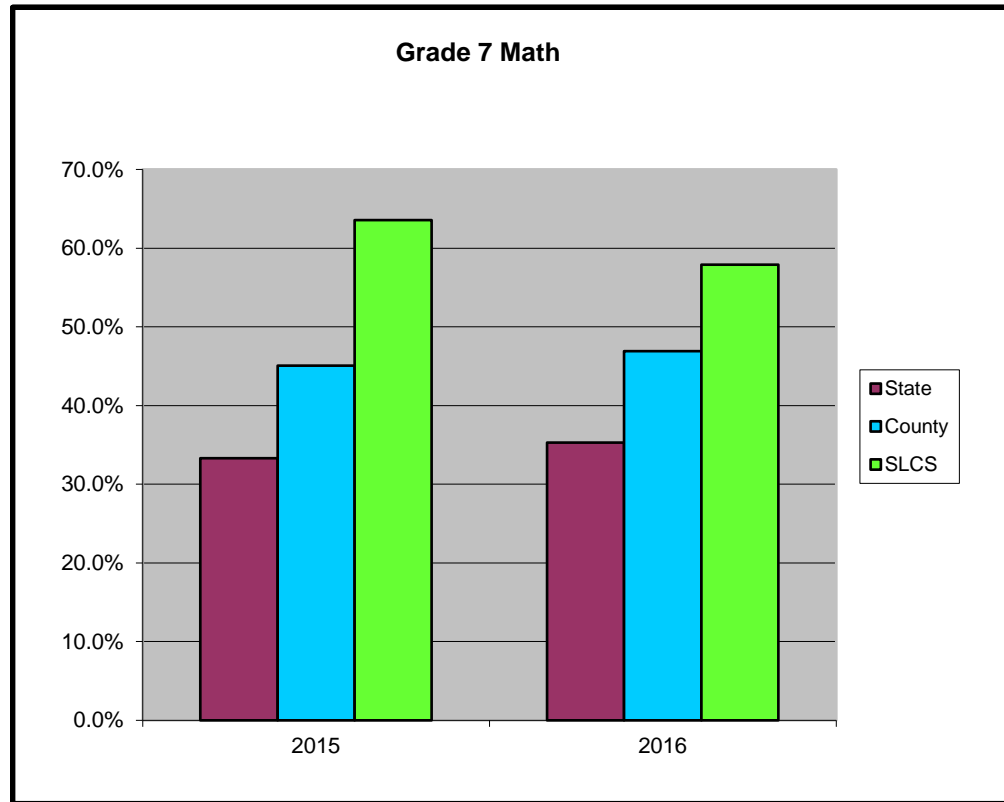

State of Michigan M-STEP Tests
Percentage of Students Proficient and Above
Math

7th Grade			
School Year Ended	SLCS	Oakland County	State of Michigan
2015	63.6%	45.1%	33.3%
2016	57.9%	46.9%	35.3%

8th Grade			
School Year Ended	SLCS	Oakland County	State of Michigan
2015	55.8%	44.1%	32.2%
2016	64.9%	44.3%	32.7%