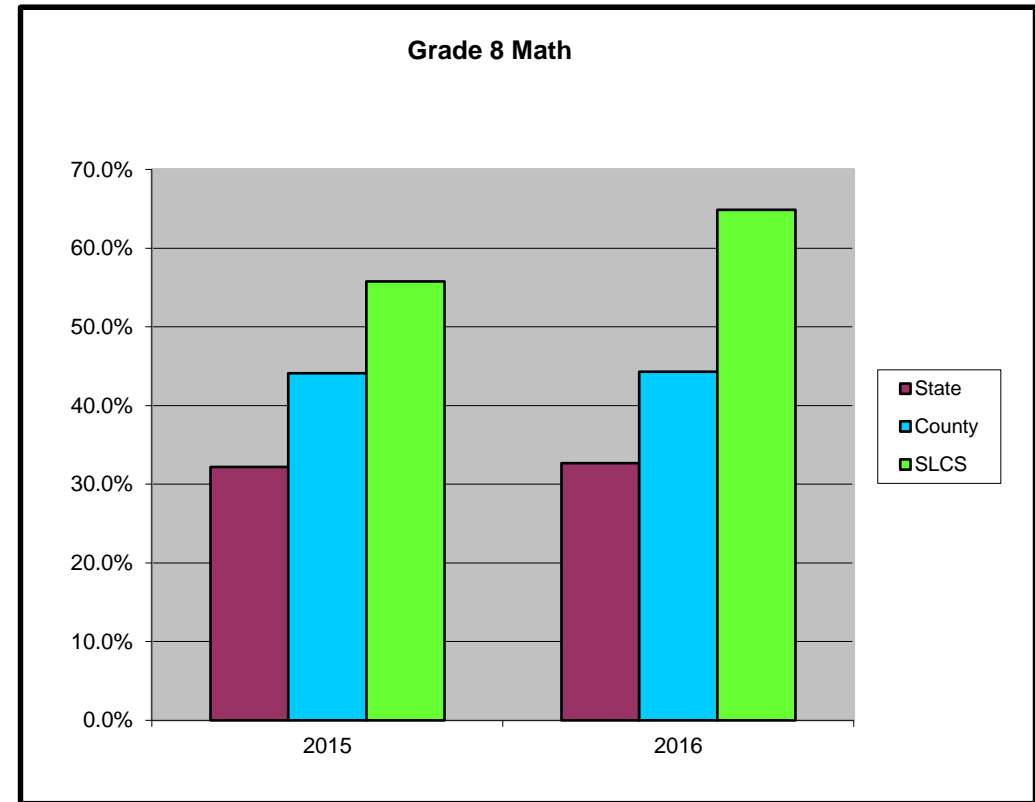

State of Michigan M-STEP Tests
Percentage of Students Proficient and Above
Math

7th Grade			
School Year Ended	SLCS	Oakland County	State of Michigan
2015	63.6%	45.1%	33.3%
2016	57.9%	46.9%	35.3%

8th Grade			
School Year Ended	SLCS	Oakland County	State of Michigan
2015	55.8%	44.1%	32.2%
2016	64.9%	44.3%	32.7%