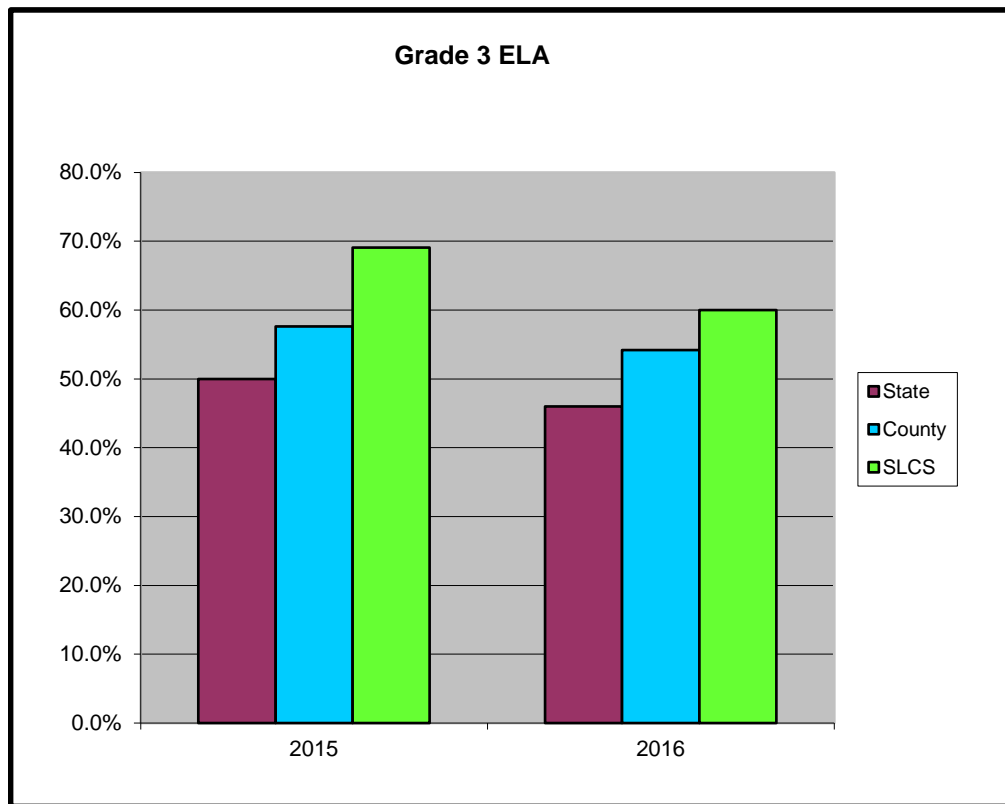

State of Michigan M-STEP Tests
Percentage of Students Proficient and Above
English Language Arts

3rd Grade			
School Year Ended	SLCS	Oakland County	State of Michigan
2015	69.1%	57.6%	50.0%
2016	60.0%	54.2%	46.0%

4th Grade			
School Year Ended	SLCS	Oakland County	State of Michigan
2015	65.1%	56.0%	46.6%
2016	65.6%	54.5%	46.3%