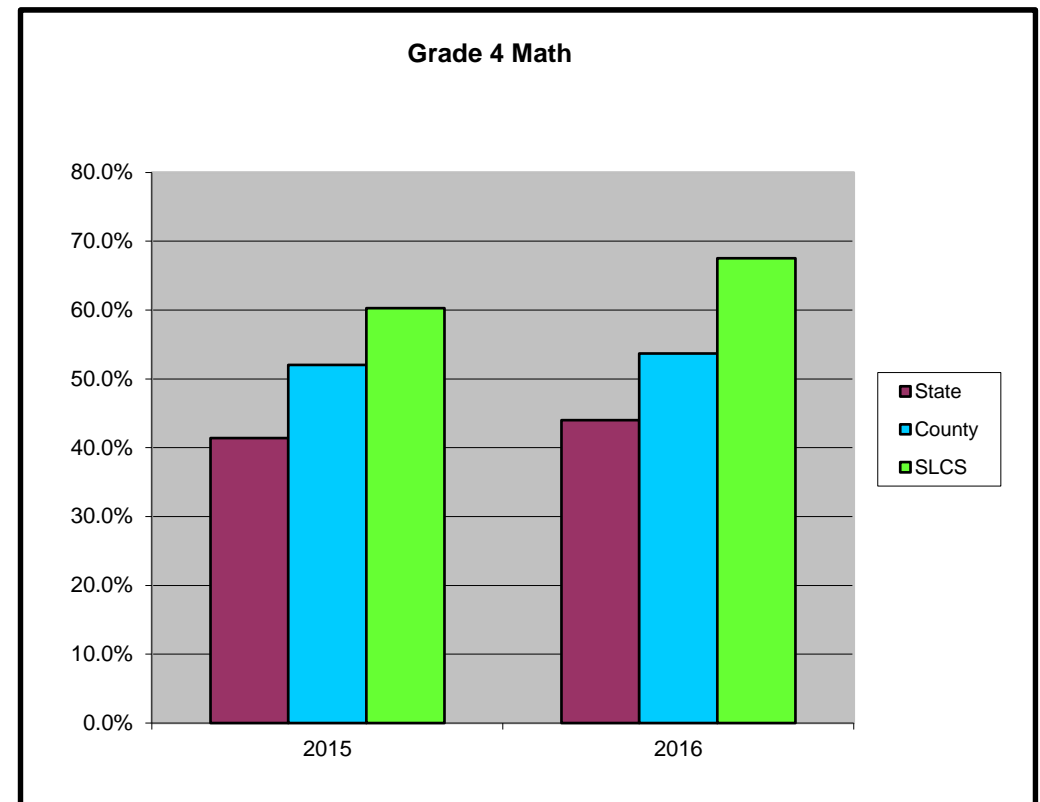

State of Michigan M-STEP Tests
Percentage of Students Proficient and Above
Math

3rd Grade			
School Year Ended	SLCS	Oakland County	State of Michigan
2015	68.8%	58.2%	48.8%
2016	53.4%	54.1%	45.2%

4th Grade			
School Year Ended	SLCS	Oakland County	State of Michigan
2015	60.3%	52.0%	41.4%
2016	67.5%	53.7%	44.0%