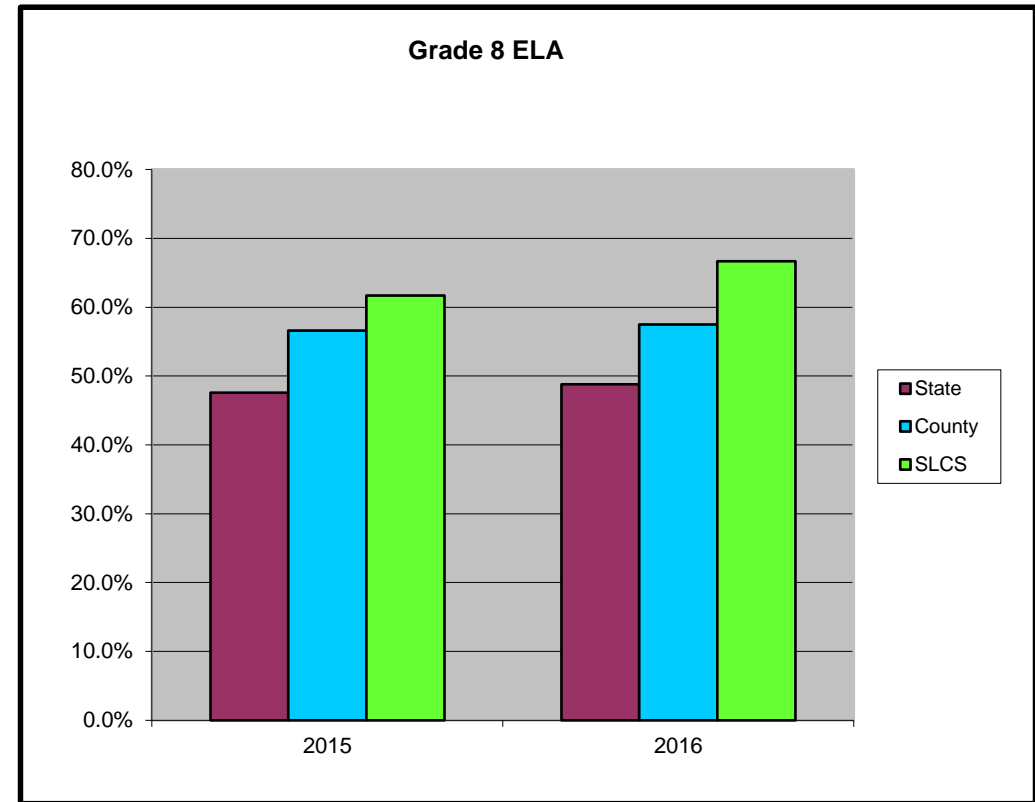

State of Michigan M-STEP Tests
Percentage of Students Proficient and Above
English Language Arts

7th Grade			
School Year Ended	SLCS	Oakland County	State of Michigan
2015	68.3%	58.3%	49.1%
2016	67.4%	55.7%	47.1%

8th Grade			
School Year Ended	SLCS	Oakland County	State of Michigan
2015	61.7%	56.6%	47.6%
2016	66.7%	57.5%	48.8%