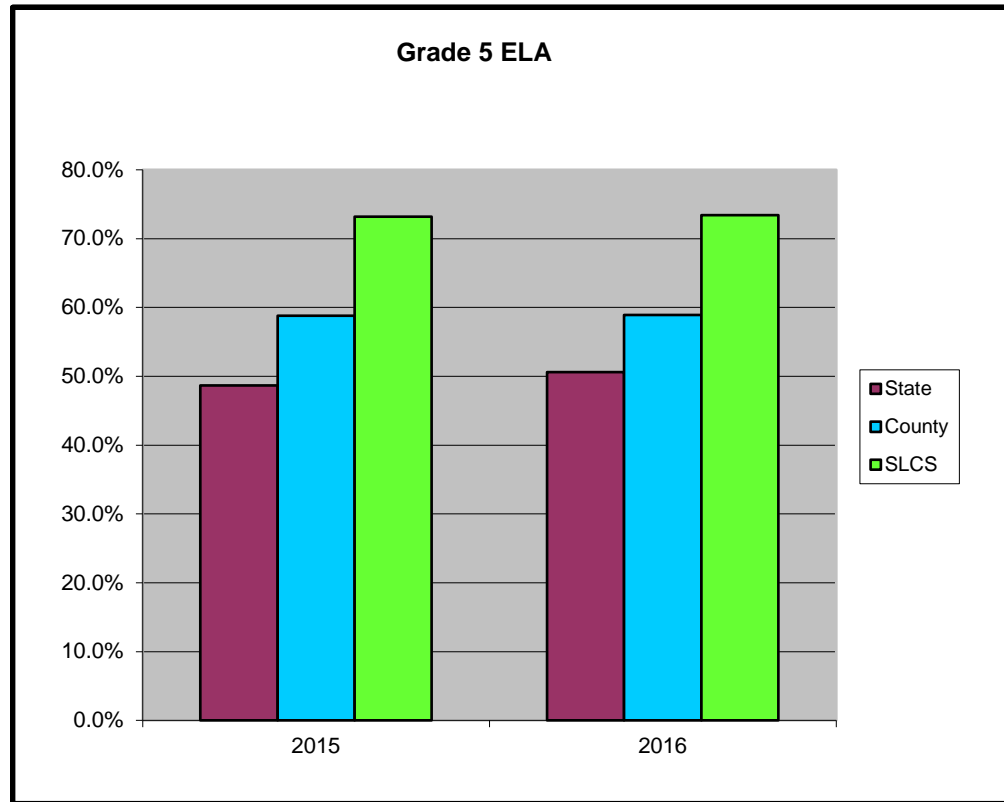

State of Michigan M-STEP Tests
Percentage of Students Proficient and Above
English Language Arts

5th Grade			
School Year Ended	SLCS	Oakland County	State of Michigan
2015	73.2%	58.8%	48.7%
2016	73.4%	58.9%	50.6%

6th Grade			
School Year Ended	SLCS	Oakland County	State of Michigan
2015	58.9%	52.1%	44.7%
2016	71.5%	54.8%	45.0%