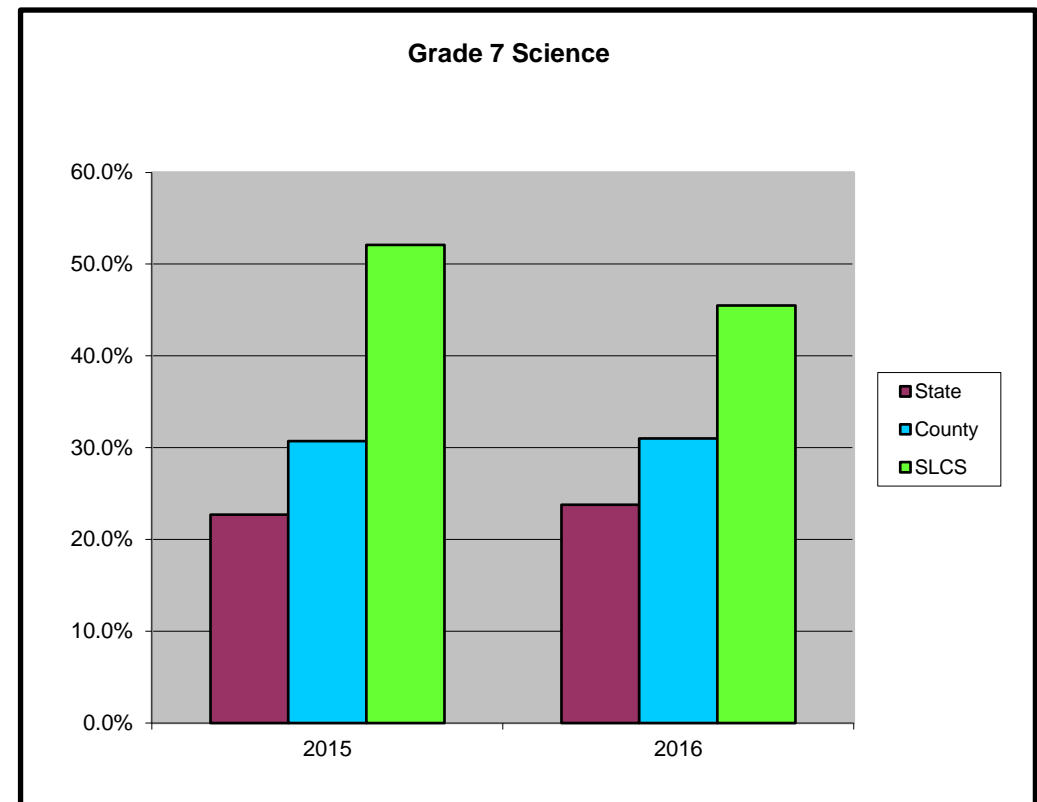

State of Michigan M-STEP Tests
Percentage of Students Proficient and Above
Science

4th Grade			
School Year Ended	SLCS	Oakland County	State of Michigan
2015	22.2%	15.9%	12.4%
2016	28.9%	18.4%	14.7%

7th Grade			
School Year Ended	SLCS	Oakland County	State of Michigan
2015	52.1%	30.7%	22.7%
2016	45.5%	31.0%	23.8%