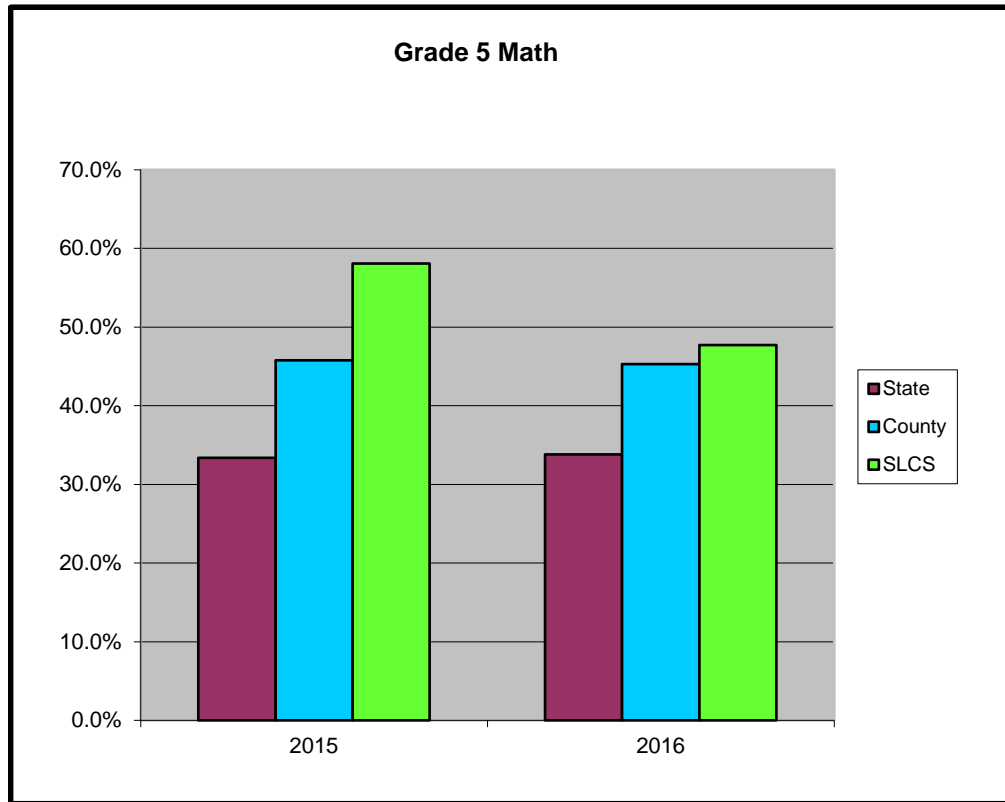

State of Michigan M-STEP Tests
Percentage of Students Proficient and Above
Math

5th Grade			
School Year Ended	SLCS	Oakland County	State of Michigan
2015	58.1%	45.8%	33.4%
2016	47.7%	45.3%	33.8%

6th Grade			
School Year Ended	SLCS	Oakland County	State of Michigan
2015	54.1%	43.6%	33.3%
2016	59.0%	45.1%	32.8%