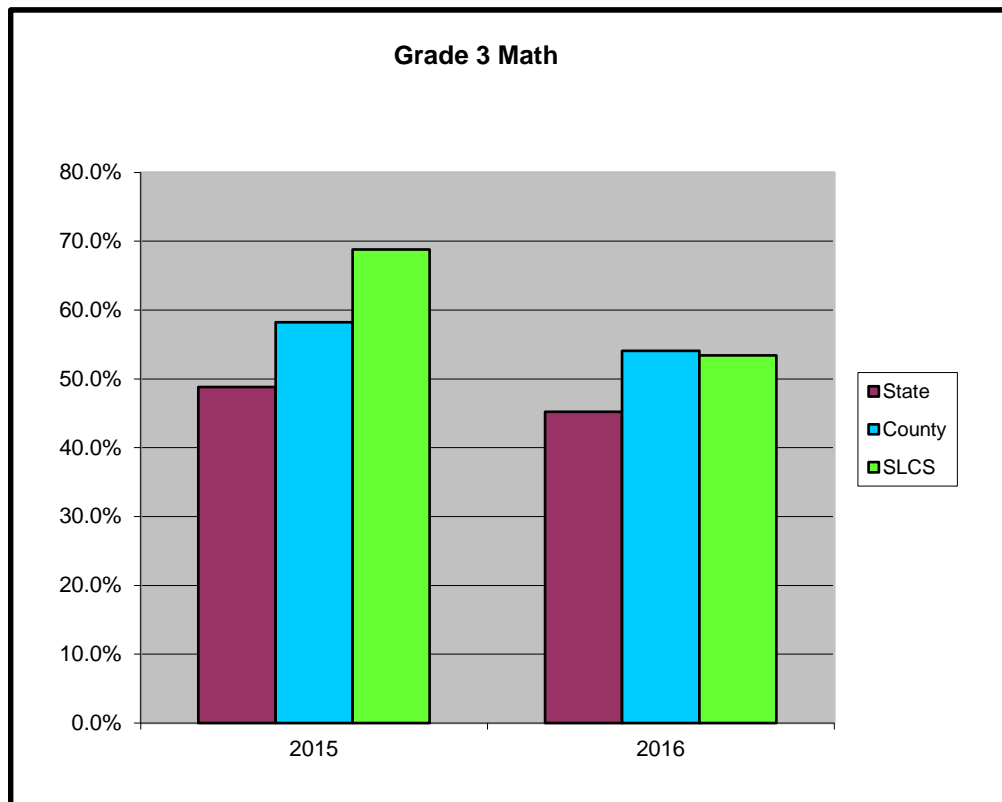

State of Michigan M-STEP Tests
Percentage of Students Proficient and Above
Math

3rd Grade			
School Year Ended	SLCS	Oakland County	State of Michigan
2015	68.8%	58.2%	48.8%
2016	53.4%	54.1%	45.2%

4th Grade			
School Year Ended	SLCS	Oakland County	State of Michigan
2015	60.3%	52.0%	41.4%
2016	67.5%	53.7%	44.0%