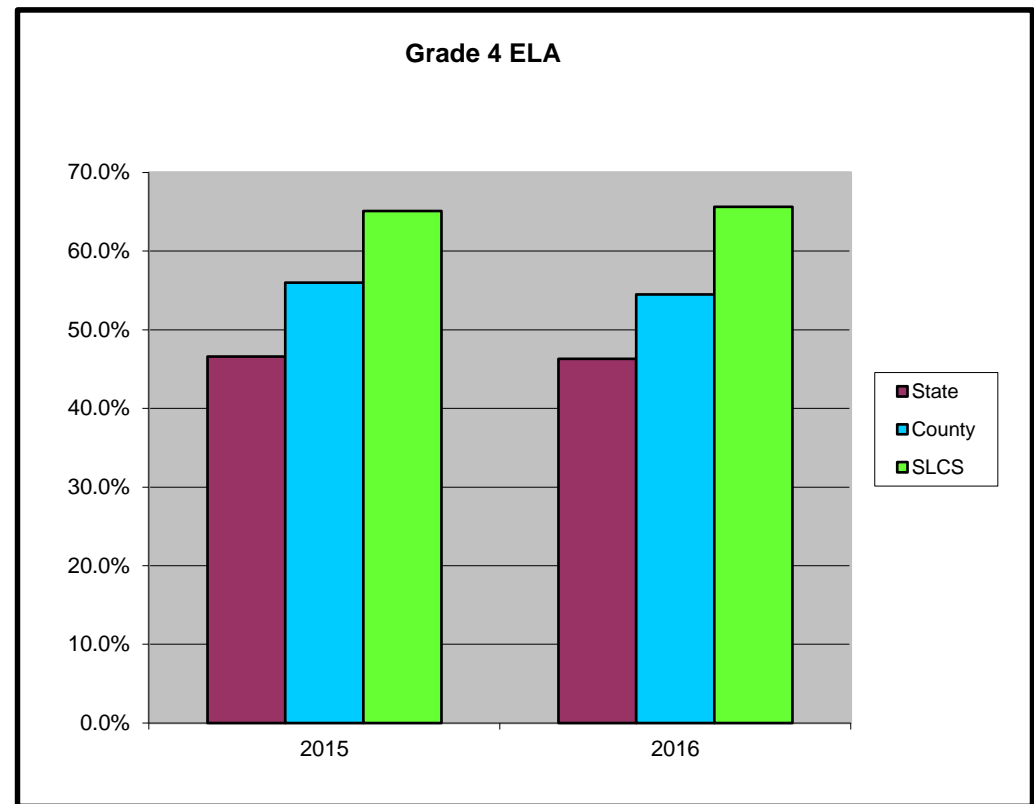

State of Michigan M-STEP Tests
Percentage of Students Proficient and Above
English Language Arts

3rd Grade			
School Year Ended	SLCS	Oakland County	State of Michigan
2015	69.1%	57.6%	50.0%
2016	60.0%	54.2%	46.0%

4th Grade			
School Year Ended	SLCS	Oakland County	State of Michigan
2015	65.1%	56.0%	46.6%
2016	65.6%	54.5%	46.3%